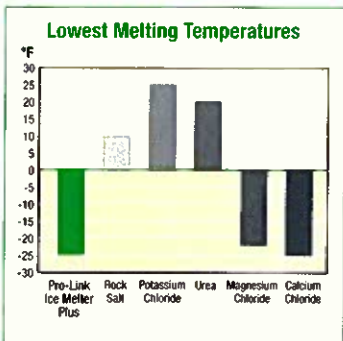

Ice Melter Plus and Liquid Ice Melter Plus

Potassium chloride and urea – or fertilizers – are commonly promoted as alternatives to salt or other chemicals to melt ice. However, they do not melt below 20°F and their application rates are ten times greater than standard fertilizers – resulting in unsightly burns and damage to your vegetation.

Pro-Link's unique formulation converts to a vegetation-friendly, slow-release nitrogen, encouraging turf growth.